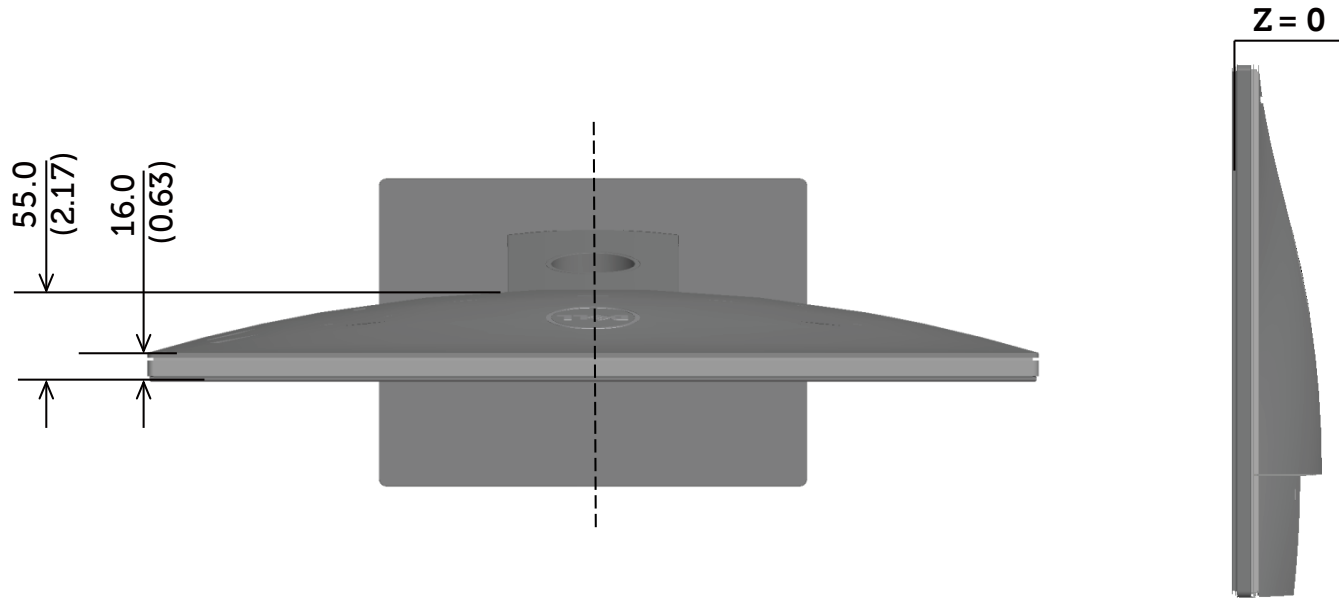

# SE2416HM Outline Dimensions

Nominal Dimensions  
Unit: mm/(inch)

Back view of Monitor without stand