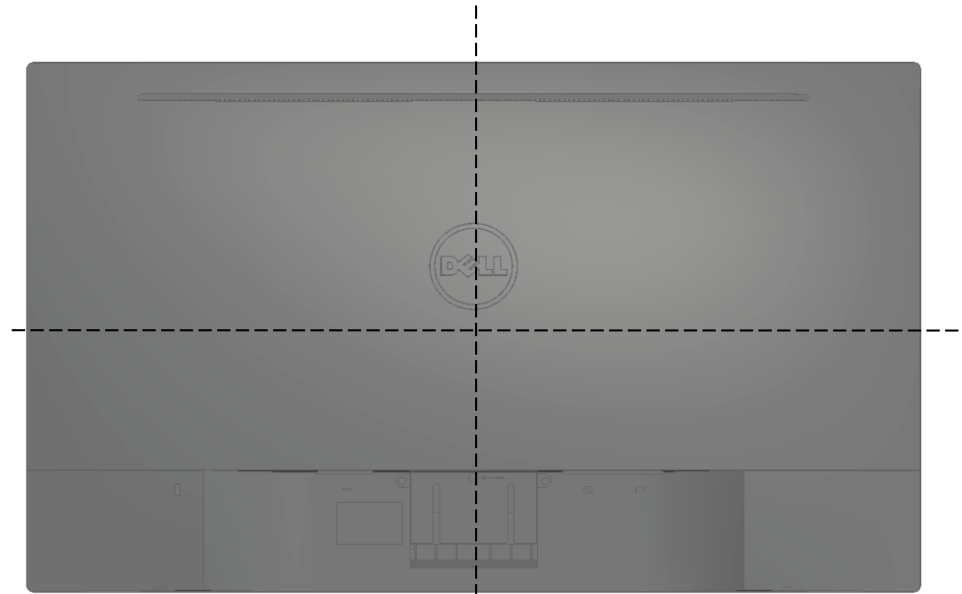

# SE2416HM Outline Dimensions

Nominal Dimensions  
Unit: mm/(inch)

Back view of Monitor without stand